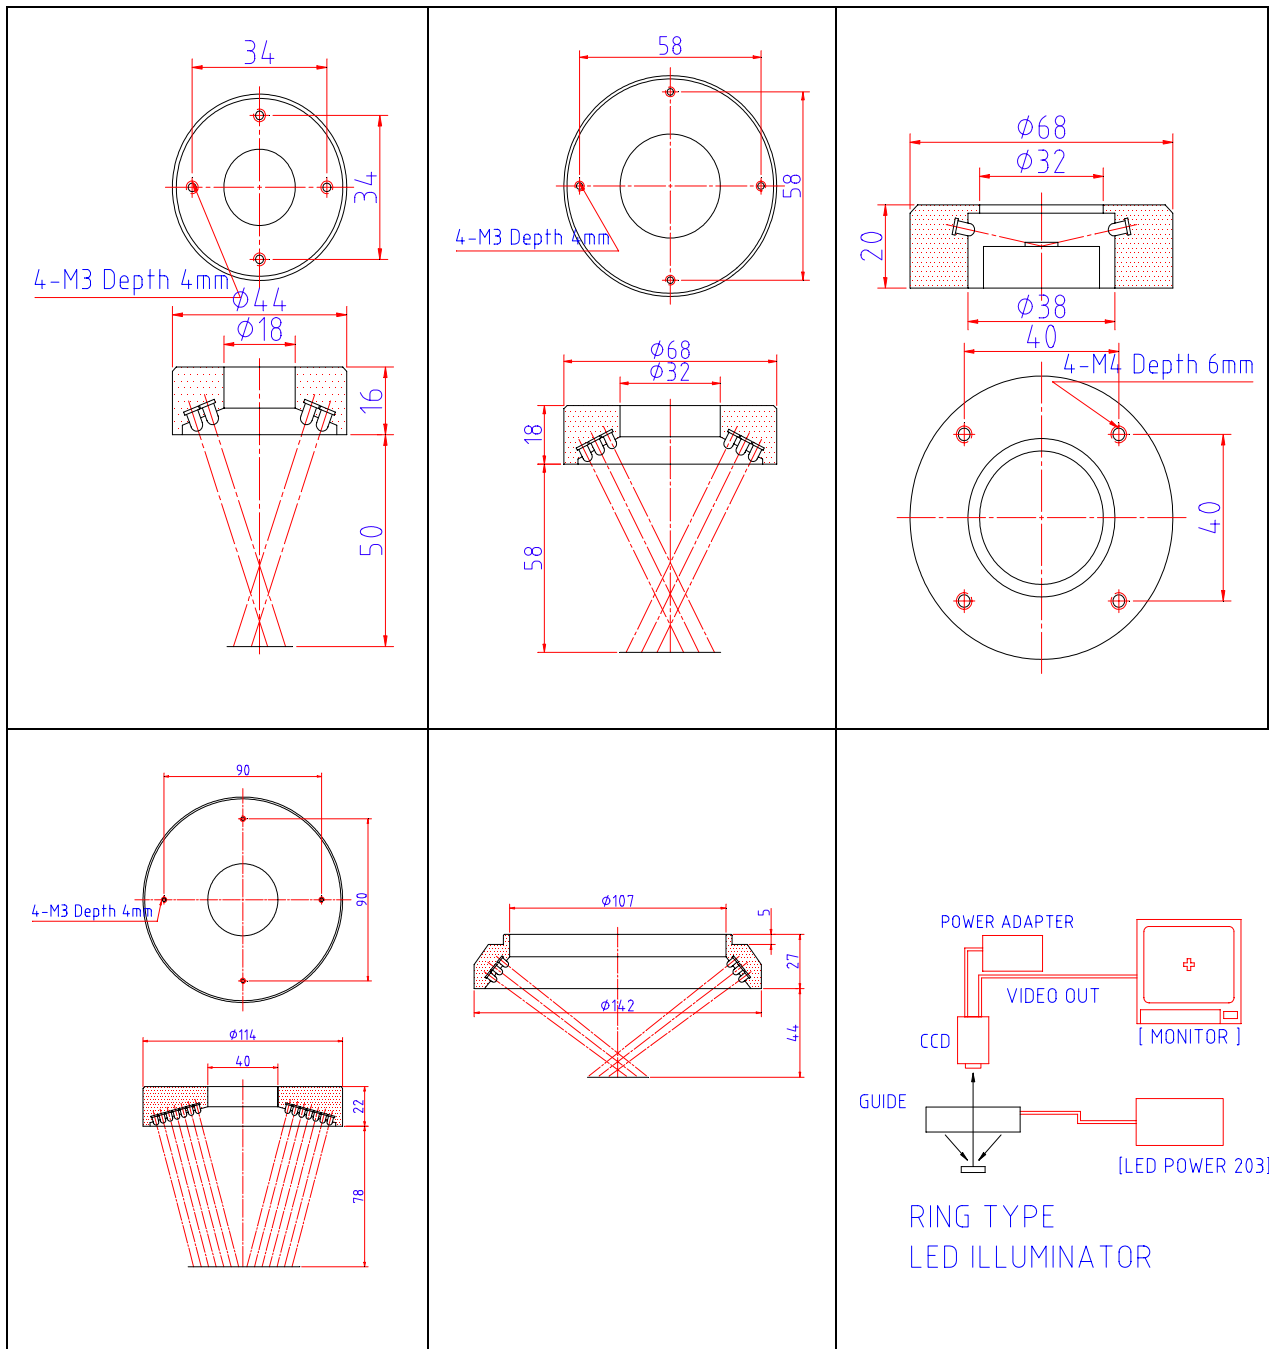

# RING TYPE LED ILLUMINATION

Model Name	No	FOV x- axis(mm)	WD(mm)	Color
1.DLL-4418	32-71	13	50	RED/WH/BLUE
2.DLL-6832	33-63	28	50	RED/WH/BLUE
3.DLL68-32	51-18	8.5	5	RED/WH/BLUE
4.DLL-11440	37-75	56	70	RED/WH/BLUE
5.DLL-142107	33-36	30	44	RED/WH/BLUE

Model Name	No	FOV x- axis(mm)	WD(mm)	Color	Use
1.DLL-4418	32-41	14	15	RED/WH/BLUE	T.R LEAD BENT
2.DLL-6832	32-72	12	30	RED/WH/BLUE	SMD-
3.DLL68-32	31-30	12	30	RED/WH/BLUE	LED CORP
4.DLL-11440	32-78	15	155	RED/WH/BLUE	( , )
5.DLL-142107	33-47	8	46	RED/WH/BLUE	
6.DLR-Tow light-w	52-90 /51-180	34-40	15	WHITE	