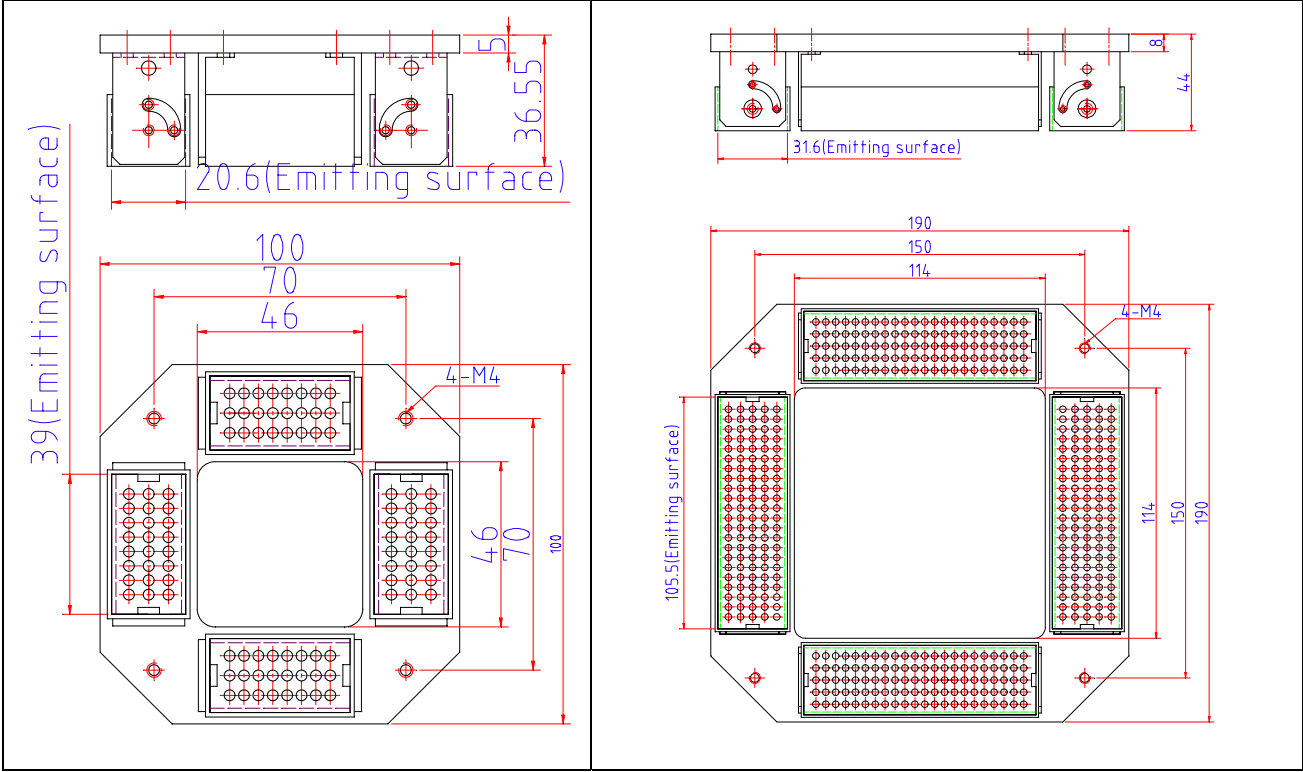

RECTANGULAR OBLIQUE LIGHT ILLUMINATION

Model name	FOV x-axis(mm)	WD(mm)	Color
1. DLL-R10010037	20	70	RED/WHITE/BLUE
2. DLL-R19019040	80	100	RED/WHITE/BLUE