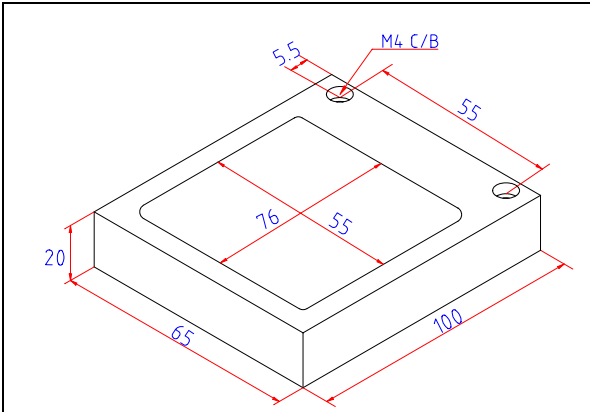

LED BACK LIGHT

BL - 7655 - 65100R

BL - 7650 - 70100R

BL - 7070 - 88100R

BL - 2020 - 3040R

| Model Name | Color |
|-----------------------|----------------|
| 1. BL - 7655 - 65100R | RED/BLUE/WHITE |
| 2. BL - 7065 - 70100R | RED/BLUE/WHITE |
| 3. BL - 7070 - 88100R | RED/BLUE/WHITE |
| 4. BL - 2020 - 3040R | RED/BLUE/WHITE |