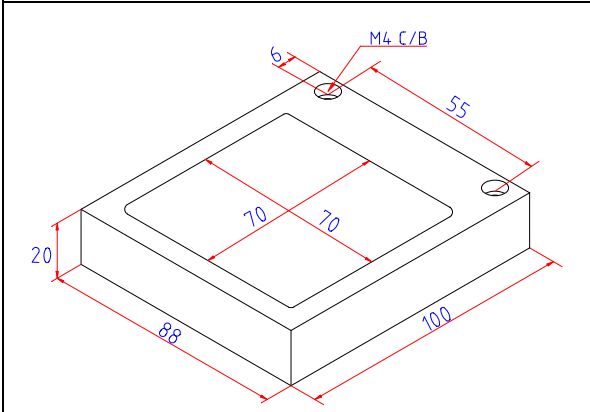

LED BACK LIGHT

BL - 7655 - 65100R

BL - 7650 - 70100R

BL - 7070 - 88100R

BL - 2020 - 3040R

| Model Name | Color |
|-----------------------|----------------|
| 1. BL - 7655 - 65100R | RED/BLUE/WHITE |
| 2. BL - 7065 - 70100R | RED/BLUE/WHITE |
| 3. BL - 7070 - 88100R | RED/BLUE/WHITE |
| 4. BL - 2020 - 3040R | RED/BLUE/WHITE |