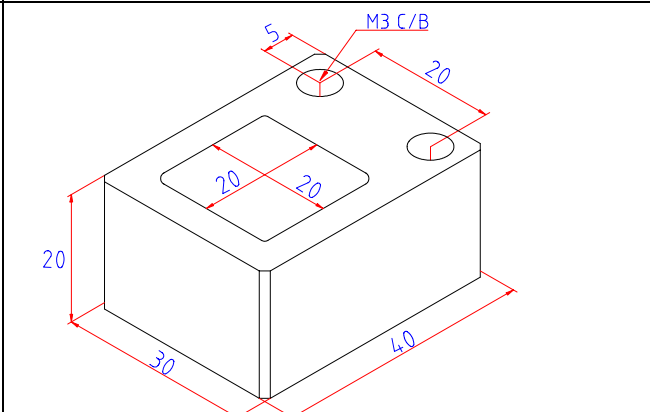

LED BACK LIGHT

BL - 7655 - 65100R

BL - 7650 - 70100R

BL - 7070 - 88100R

BL - 2020 - 3040R

| Model Name | Color |
|-----------------------|----------------|
| 1. BL - 7655 - 65100R | RED/BLUE/WHITE |
| 2. BL - 7065 - 70100R | RED/BLUE/WHITE |
| 3. BL - 7070 - 88100R | RED/BLUE/WHITE |
| 4. BL - 2020 - 3040R | RED/BLUE/WHITE |