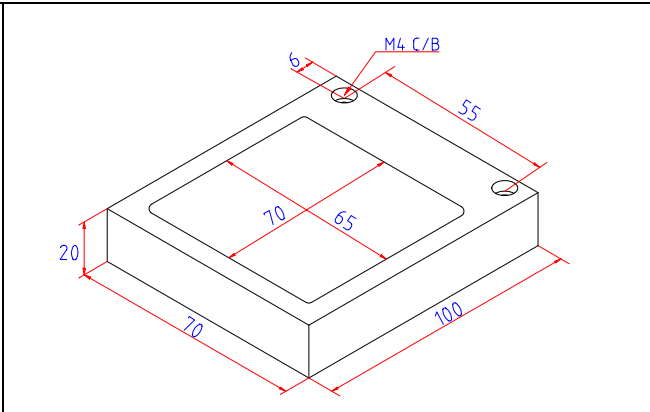

LED BACK LIGHT

BL - 7655 - 65100R

BL - 7650 - 70100R

BL - 7070 - 88100R

BL - 2020 - 3040R

| Model Name | Color |
|-----------------------|----------------|
| 1. BL - 7655 - 65100R | RED/BLUE/WHITE |
| 2. BL - 7065 - 70100R | RED/BLUE/WHITE |
| 3. BL - 7070 - 88100R | RED/BLUE/WHITE |
| 4. BL - 2020 - 3040R | RED/BLUE/WHITE |